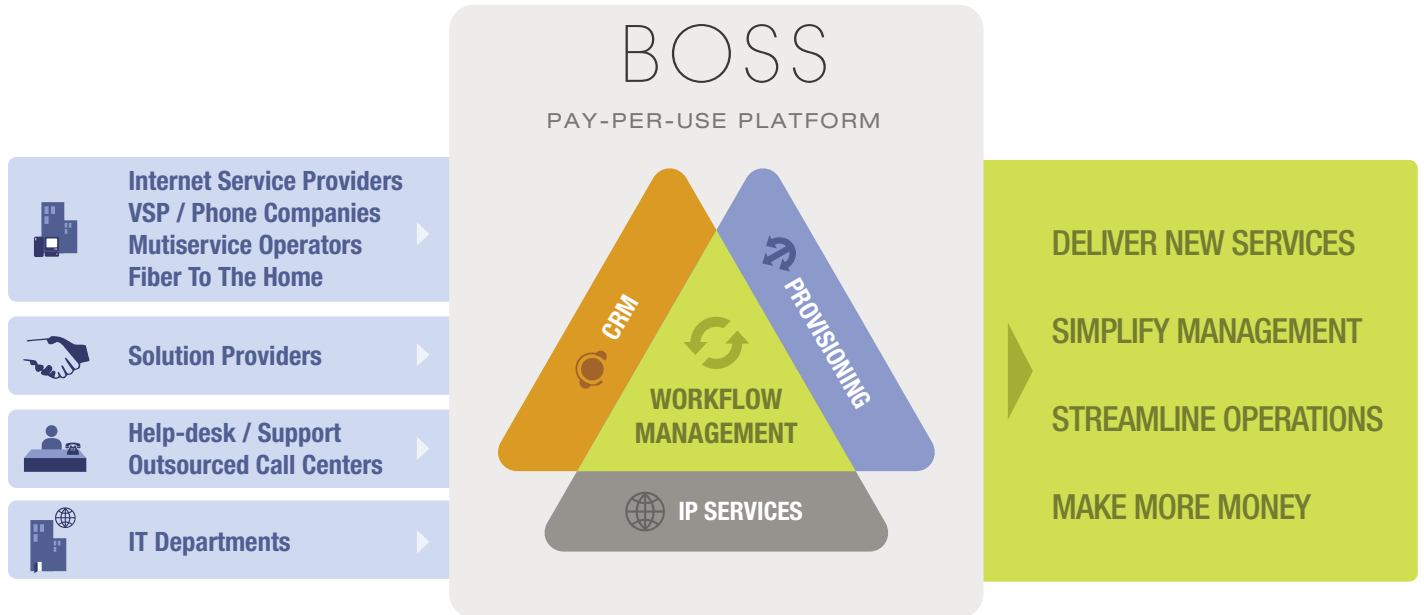

DO IT YOUR WAY.

BOSS is flexible. Get the full platform or simply add the components you wish. Either way, BOSS brings it all together.

FORGET THE FINANCIAL OUTLAY.

BOSS is a unique pay-per-use platform that is easily and immediately affordable. You'll only pay for services you use, allowing you to manage your overall business more effectively.

With BOSS working for you, you will be able to:

- ▶ Increase revenue by delivering new services or taking on more business
- ▶ Manage your business and your network through one interface
- ▶ Better serve your customers through streamlined operations
- ▶ Improve your bottom line

IP SERVICES

Eliminate the need for servers, software and IT staff and perform all necessary functions through a secure Web interface.

DHCP **Authentication**
DNS **Web Hosting**
Email **Voice**

CRM

Beyond managing support issues, truly interact with your customers by gaining better control over the quality of their experience.

Subscriber Management
Ticketing
Customer Self Help
Cative Portal

PROVISIONING

With an end-to-end platform, you can cost effectively manage current services and quickly provide triple play services tomorrow.